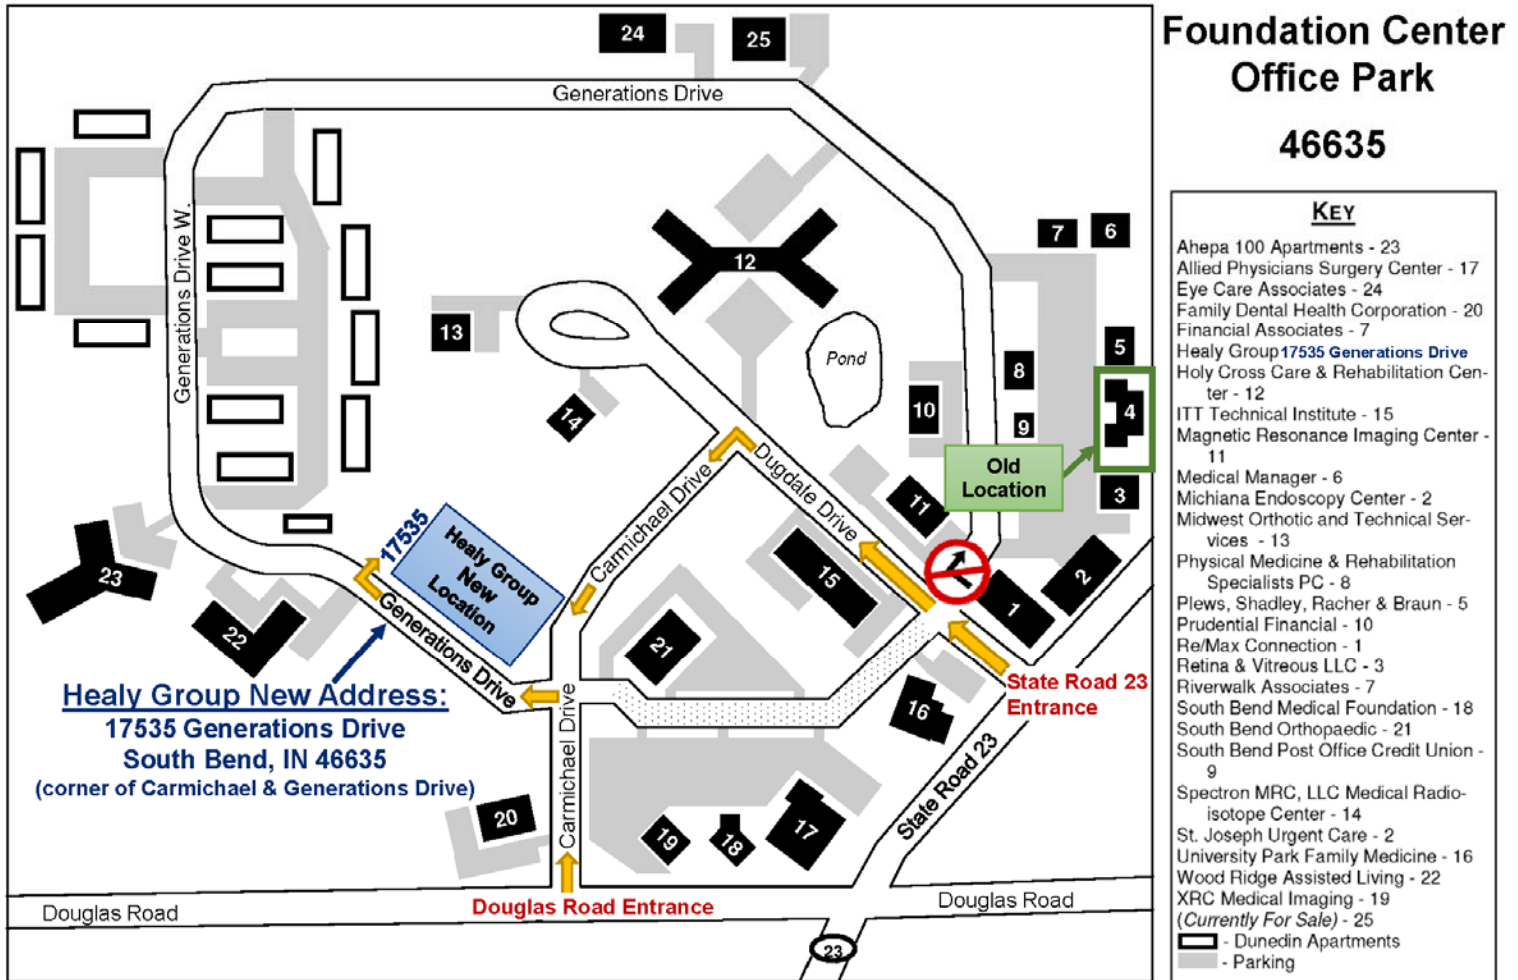

Healy Group Office Directions

General Location: The Healy Group is located in the Foundation Center Office Park on the northwest corner of SR 23 and Douglas Road just southwest of University Park Mall. The office address is **17535 Generations Drive** located on the northwest corner of Carmichael and Generations Drive.

From the North (Niles): Take Business 31/SR 933 South just past the toll road entrance to Douglas Road (there is a stop light) and turn left. Follow Douglas Road approximately 3 miles. Turn left into Foundation Center on Carmichael Drive. Proceed on Carmichael and take the first left on Generations Drive. The Healy Group is the first office on your right. Turn right into the driveway, park and enter through the main entrance.

From the East (Elkhart): Take CR 6 West to County Line/Ash Road and turn left. Proceed to Douglas Road and turn right. Follow Douglas approximately 10 miles, continue on Douglas through SR 23 intersection, and take first right into Foundation Center on Carmichael Drive. Proceed on Carmichael and take the first left on Generations Drive. The Healy Group is the first office on your right. Turn right into the driveway, park and enter through the main entrance.

From the West (LaPorte): Take SR 2/Western Avenue to Business 31/SR933 and turn left (North). Proceed on US31/SR933 approximately 8 miles to Douglas Road (there is a light) and turn right. Follow Douglas Road approximately 3 miles. Turn left into the Foundation Center entrance on Carmichael Drive. Proceed on Carmichael and take the first left on Generations Drive. The Healy Group is the first office on your right. Turn right into the driveway, park and enter through the main entrance.